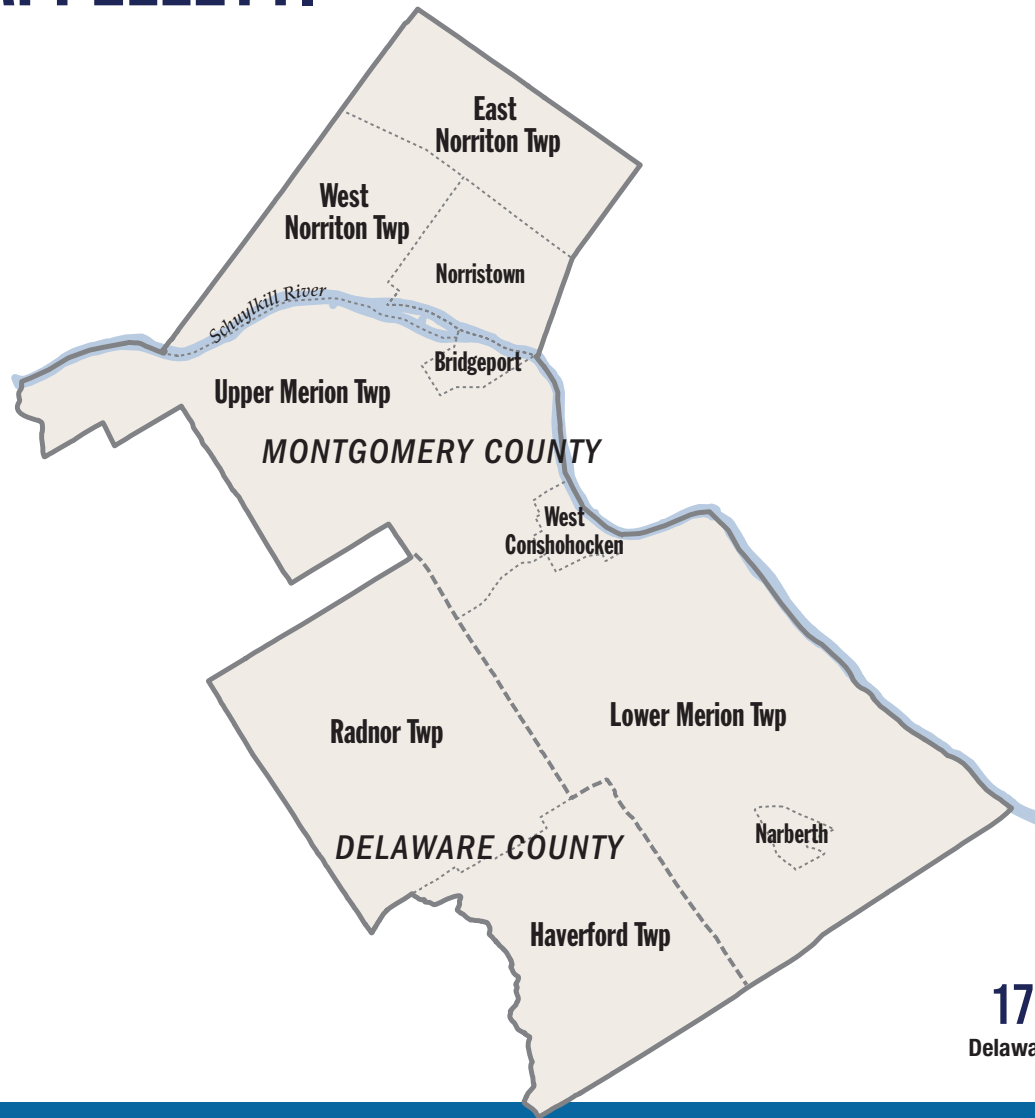

STATE SENATOR

AMANDA M. CAPPELLETTI

Commonwealth of Pennsylvania

17TH SENATORIAL DISTRICT
Delaware County (Part) & Montgomery County (Part)